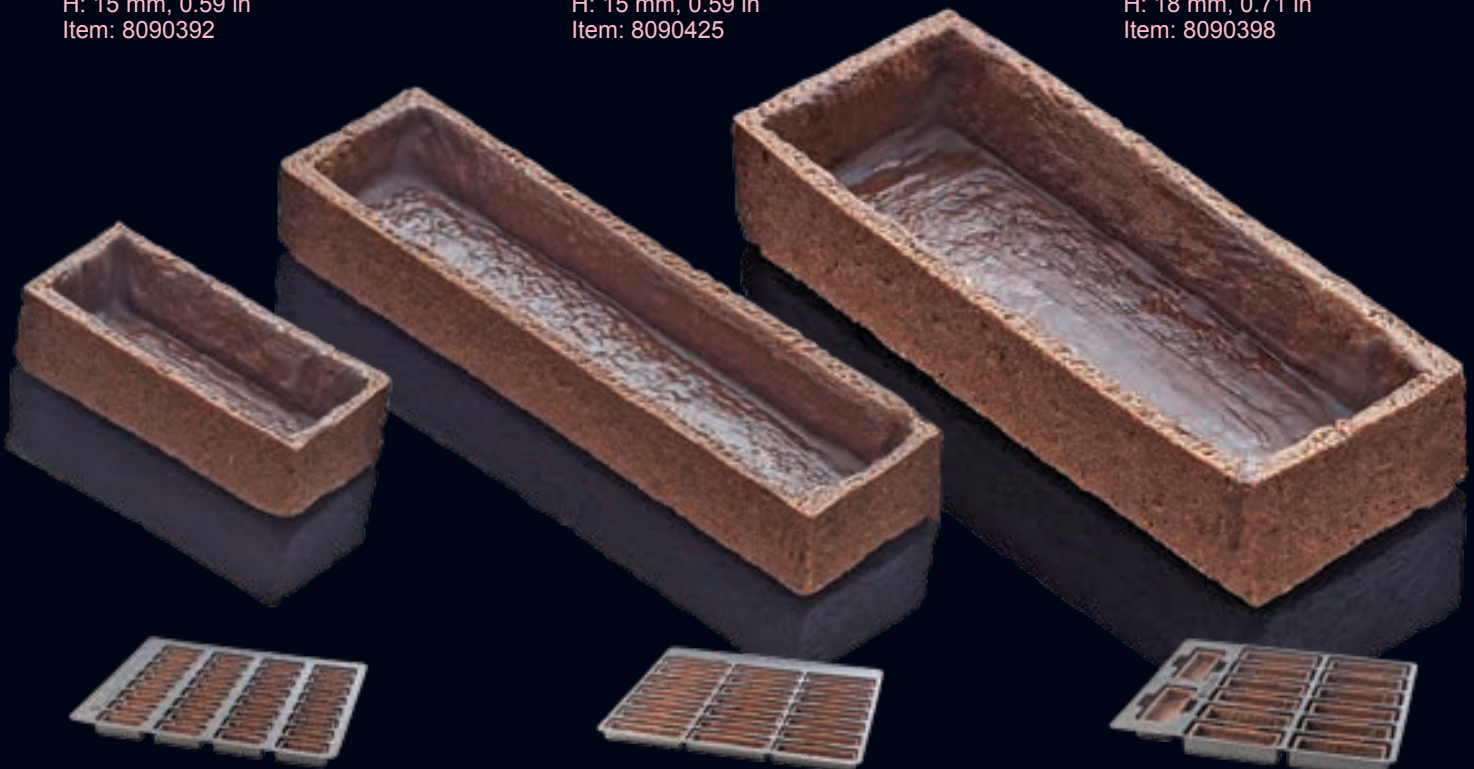

96 Small Square

14-16 g / 0.49-0.56 oz./pc.
 16 pcs/tray, 6 trays/box
 L: 56 mm, 2.20 in
 W: 56 mm, 2.20 in
 H: 15 mm, 0.59 in
 Item: 8090425

45 Large Square

29-30 g / 1.02-1.06 oz./pc.
 9 pcs/tray, 5 trays/box
 L: 71 mm, 2.80 in
 W: 71 mm, 2.80 in
 H: 18 mm, 0.71 in
 Item: 8090398