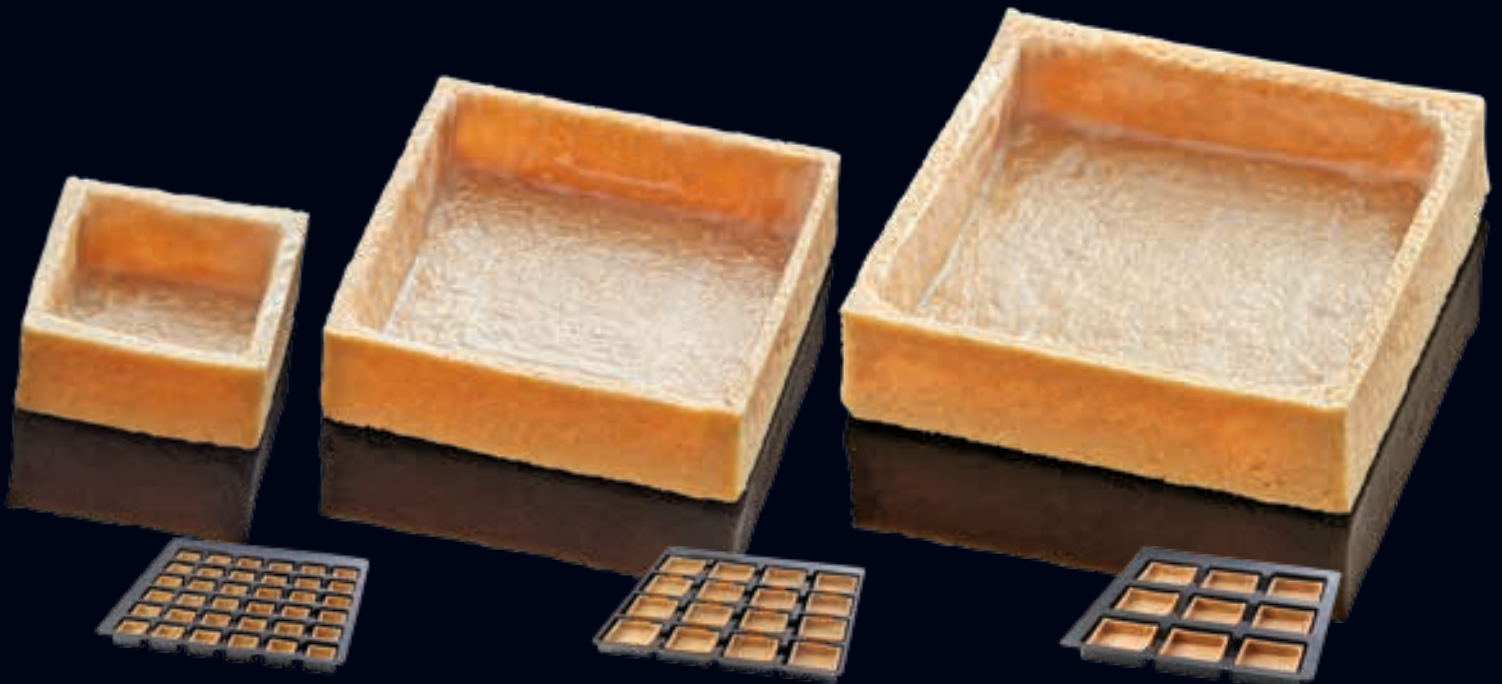

20 Large Square Savarin

115-125 g / 4.06-4.41 oz./pc.
 4 pcs/tray, 5 trays/box
 L: 132 mm, 5.20 in
 W: 132 mm, 5.20 in
 H: 22 mm, 0.87 in
 Item: 8067041

72 Square Savarin

24-25 g / 0.85-0.88 oz./pc.
 12 pcs/tray, 6 trays/box
 L: 68 mm, 2.68 in
 W: 68 mm, 2.68 in
 H: 14 mm, 0.55 in
 Item: 8067042